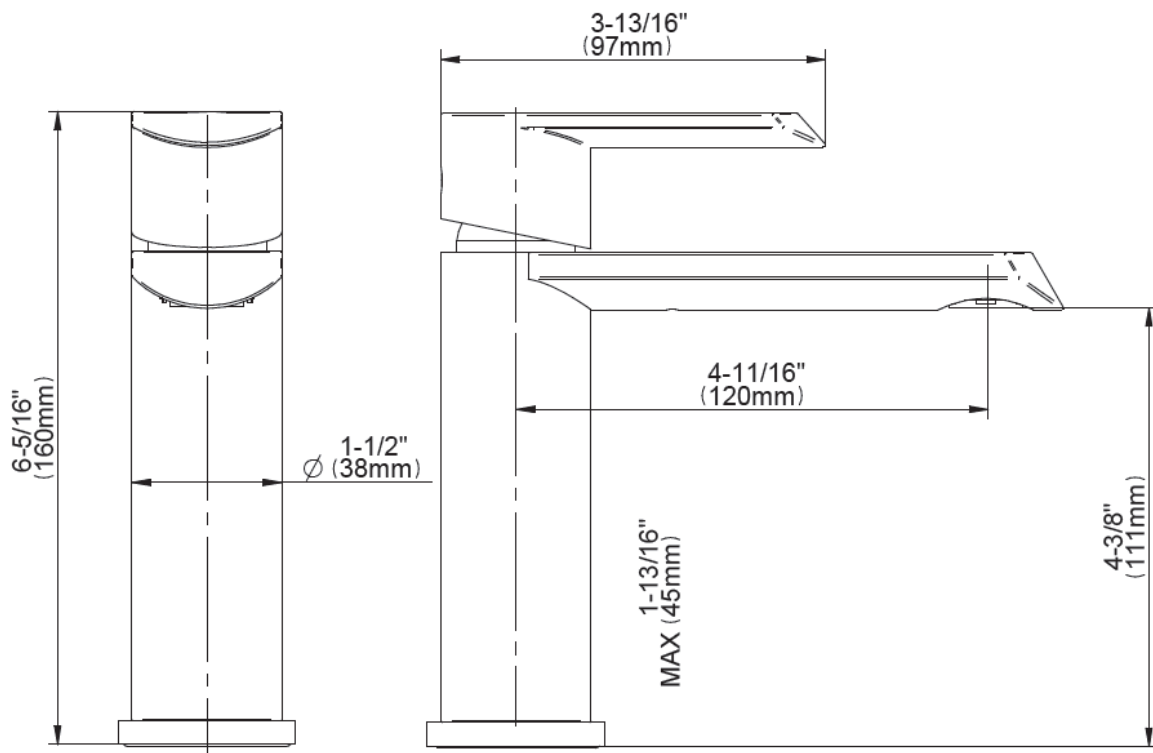

PHASE BASIN MIXER (5120001)

GRAFF®
CUTTING EDGE DESIGN

Manufactured in America

5 Year Parts & Labour Warranty*

*Extra 10 year replacement
part warranty on cartridge

Proudly imported and distributed by
Gro Agencies Pty Ltd
Unit 2 / 37 Howe St, Osborne Park, WA, 6017
P 08 9446 3288 E info@groagencies.com.au W www.groagencies.com.au